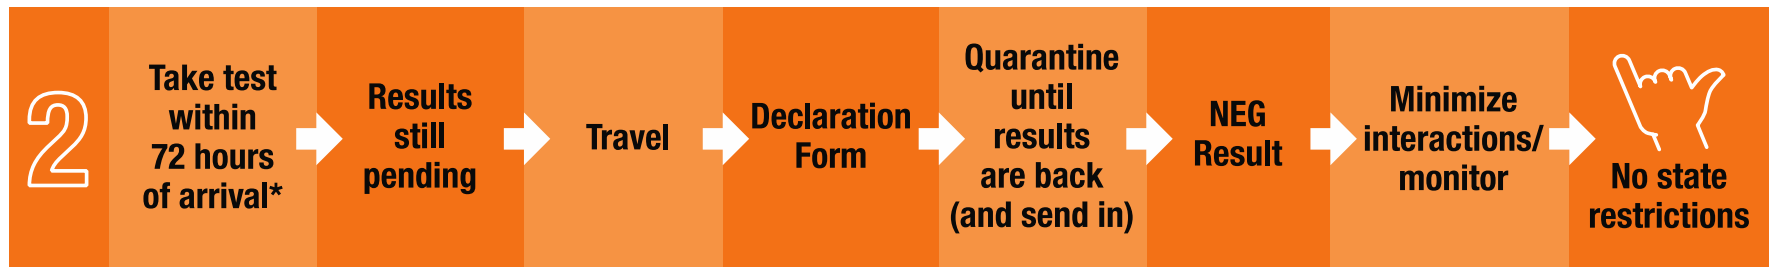

FLYING INTO HAWAI'I?

Take a pre-travel test or quarantine for 14 days. Here are the steps:

*Any approved Nucleic Acid Amplification Test performed at a CLIA certified lab