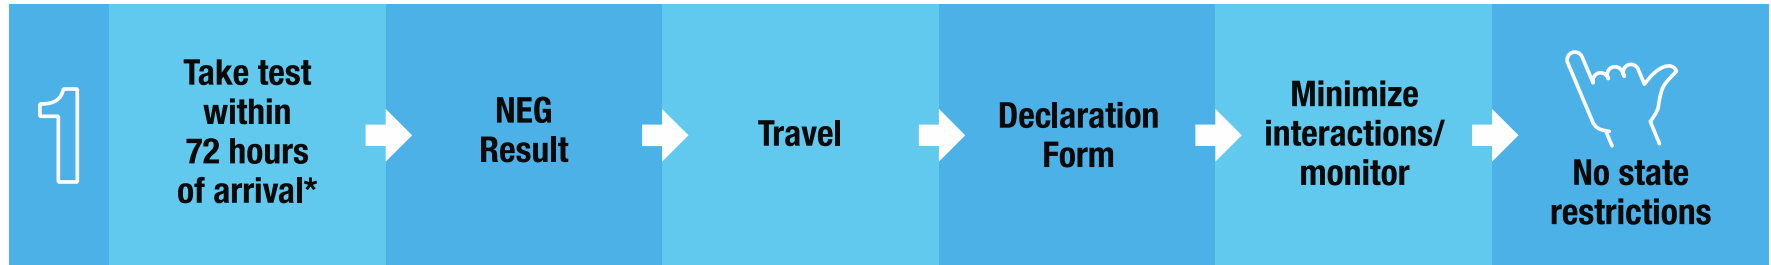

FLYING INTO HAWAI'I?

Take a pre-travel test or quarantine for 14 days. Here are the steps:

*Any approved Nucleic Acid Amplification Test performed at a CLIA certified lab