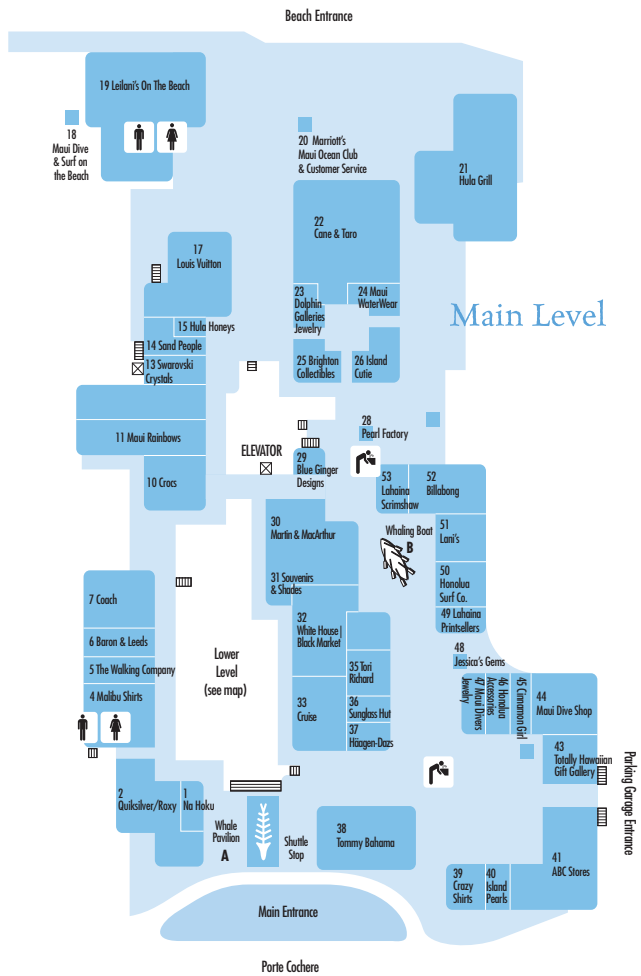

Store Maps and Listings

Lower Level

Upper Level

Legend

- RESTROOMS
- DRINKING FOUNTAIN
- TELEPHONE
- ELEVATOR
- ATM
- STAIRS

APPAREL ~

Billabong	667-7154	52
Blue Ginger Designs	667-5793	29
Blue Ginger Kids	661-1666	L69
Cinnamon Girl	661-0441	45
Crazy Shirts	661-0117	39
Cruise	667-7774	33
Honolua Accessories	661-1778	46
Honolua Surf Co.	661-5455	50
Honolua Wahine	661-3253	L54
Hula Honeys	661-8861	15
Lani's	667-6292	51
Malibu Shirts	667-2280	4
Maui WaterWear	661-3916	24
Na Mea Maui	661-3916	L68
Pacific Treasures	667-0919	L58
PacSun	662-3636	L61
Quiksilver/Roxy	661-3505	2
Soul Lei	661-6663	L56
T-Shirt Factory	661-2788	L59
Tommy Bahama	661-8823	38
Tori Richard	667-7762	35
Volcom	661-6263	L64
White House/Black Market	661-7280	32

BOUTIQUE ~

Coach	667-0399	7
Louis Vuitton	667-6114	17

FREE ATTRACTIONS ~

Whale Pavilion		A
Whaling Boat		B
Center Stage		C
Whalers Village Museum	661-5992	U78

JEWELRY ~

Baron & Leeds	661-6806	6
Crystal Sea	661-4177	L57
Dolphin Galleries Jewelry	661-5115	23
Island Pearls	662-0774	40
Jessica's Gems	661-4223	48
Maui Divers Jewelry	661-1097	47
Maui Rainbows	667-6967	11
Na Hoku	667-5411	1
Pearl Factory	661-8042	28

SUNDRY ~

ABC Stores	667-9700	41
------------	----------	----

UPPER LEVEL OFFICES ~

Whalers Village Management Office	661-4567	U73
Security	661-5972	U74

RESTAURANTS ~

Cane & Taro	662-0668	22
Hula Grill	667-6636	21
Leilani's On The Beach	661-4495	19

SPECIALTY FOOD ~

Häagen-Dazs	667-5377	37
Yogurtland	661-9834	L66

FOOD COURT ~

Dragon Wall Express	661-9798	L70
McDonald's Express	667-6674	L70
Mr. Sub Sandwiches / Mr. Taco	662-4343	L70
Nikki's Pizza / Smooth as Ice	667-0333	L70