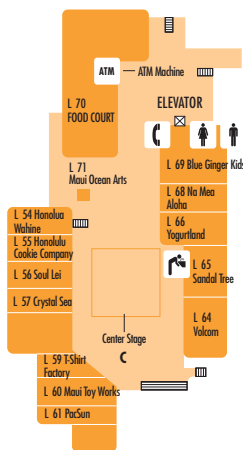

Store Maps and Listings

Lower Level

Upper Level

Legend

- RESTROOMS
- DRINKING FOUNTAIN
- TELEPHONE
- ELEVATOR
- ATM
- STAIRS

APPAREL ~

Billabong	667-7154	52
Blue Ginger Designs	667-5793	29
Blue Ginger Kids	661-1666	L69
Cinnamon Girl	661-0441	45
Crazy Shirts	661-0117	39
Cruise	667-7774	33
Honolua Accessories	661-1778	46
Honolua Surf Co.	661-5455	50
Honolua Wahine	661-3253	L54
Hula Honeys	661-8861	15
Lani's	667-6292	51
Malibu Shirts	667-2280	4
Maui WaterWear	661-3916	24
Na Mea Maui	661-3916	L68
Pacific Treasures	667-0919	L58
PacSun	662-3636	L61
Quiksilver/Roxy	661-3505	2
Soul Lei	661-6663	L56
T-Shirt Factory	661-2788	L59
Tommy Bahama	661-8823	38
Tori Richard	667-7762	35
Volcom	661-6263	L64
White House/Black Market	661-7280	32

SPECIALTY FOOD ~

Häagen-Dazs	667-5377	37
Yogurtland	661-9834	L66

FOOD COURT ~

Dragon Wall Express	661-9798	L70
McDonald's Express	667-6674	L70
Mr. Sub Sandwiches / Mr. Taco	662-4343	L70
Nikki's Pizza / Smooth as Ice	667-0333	L70